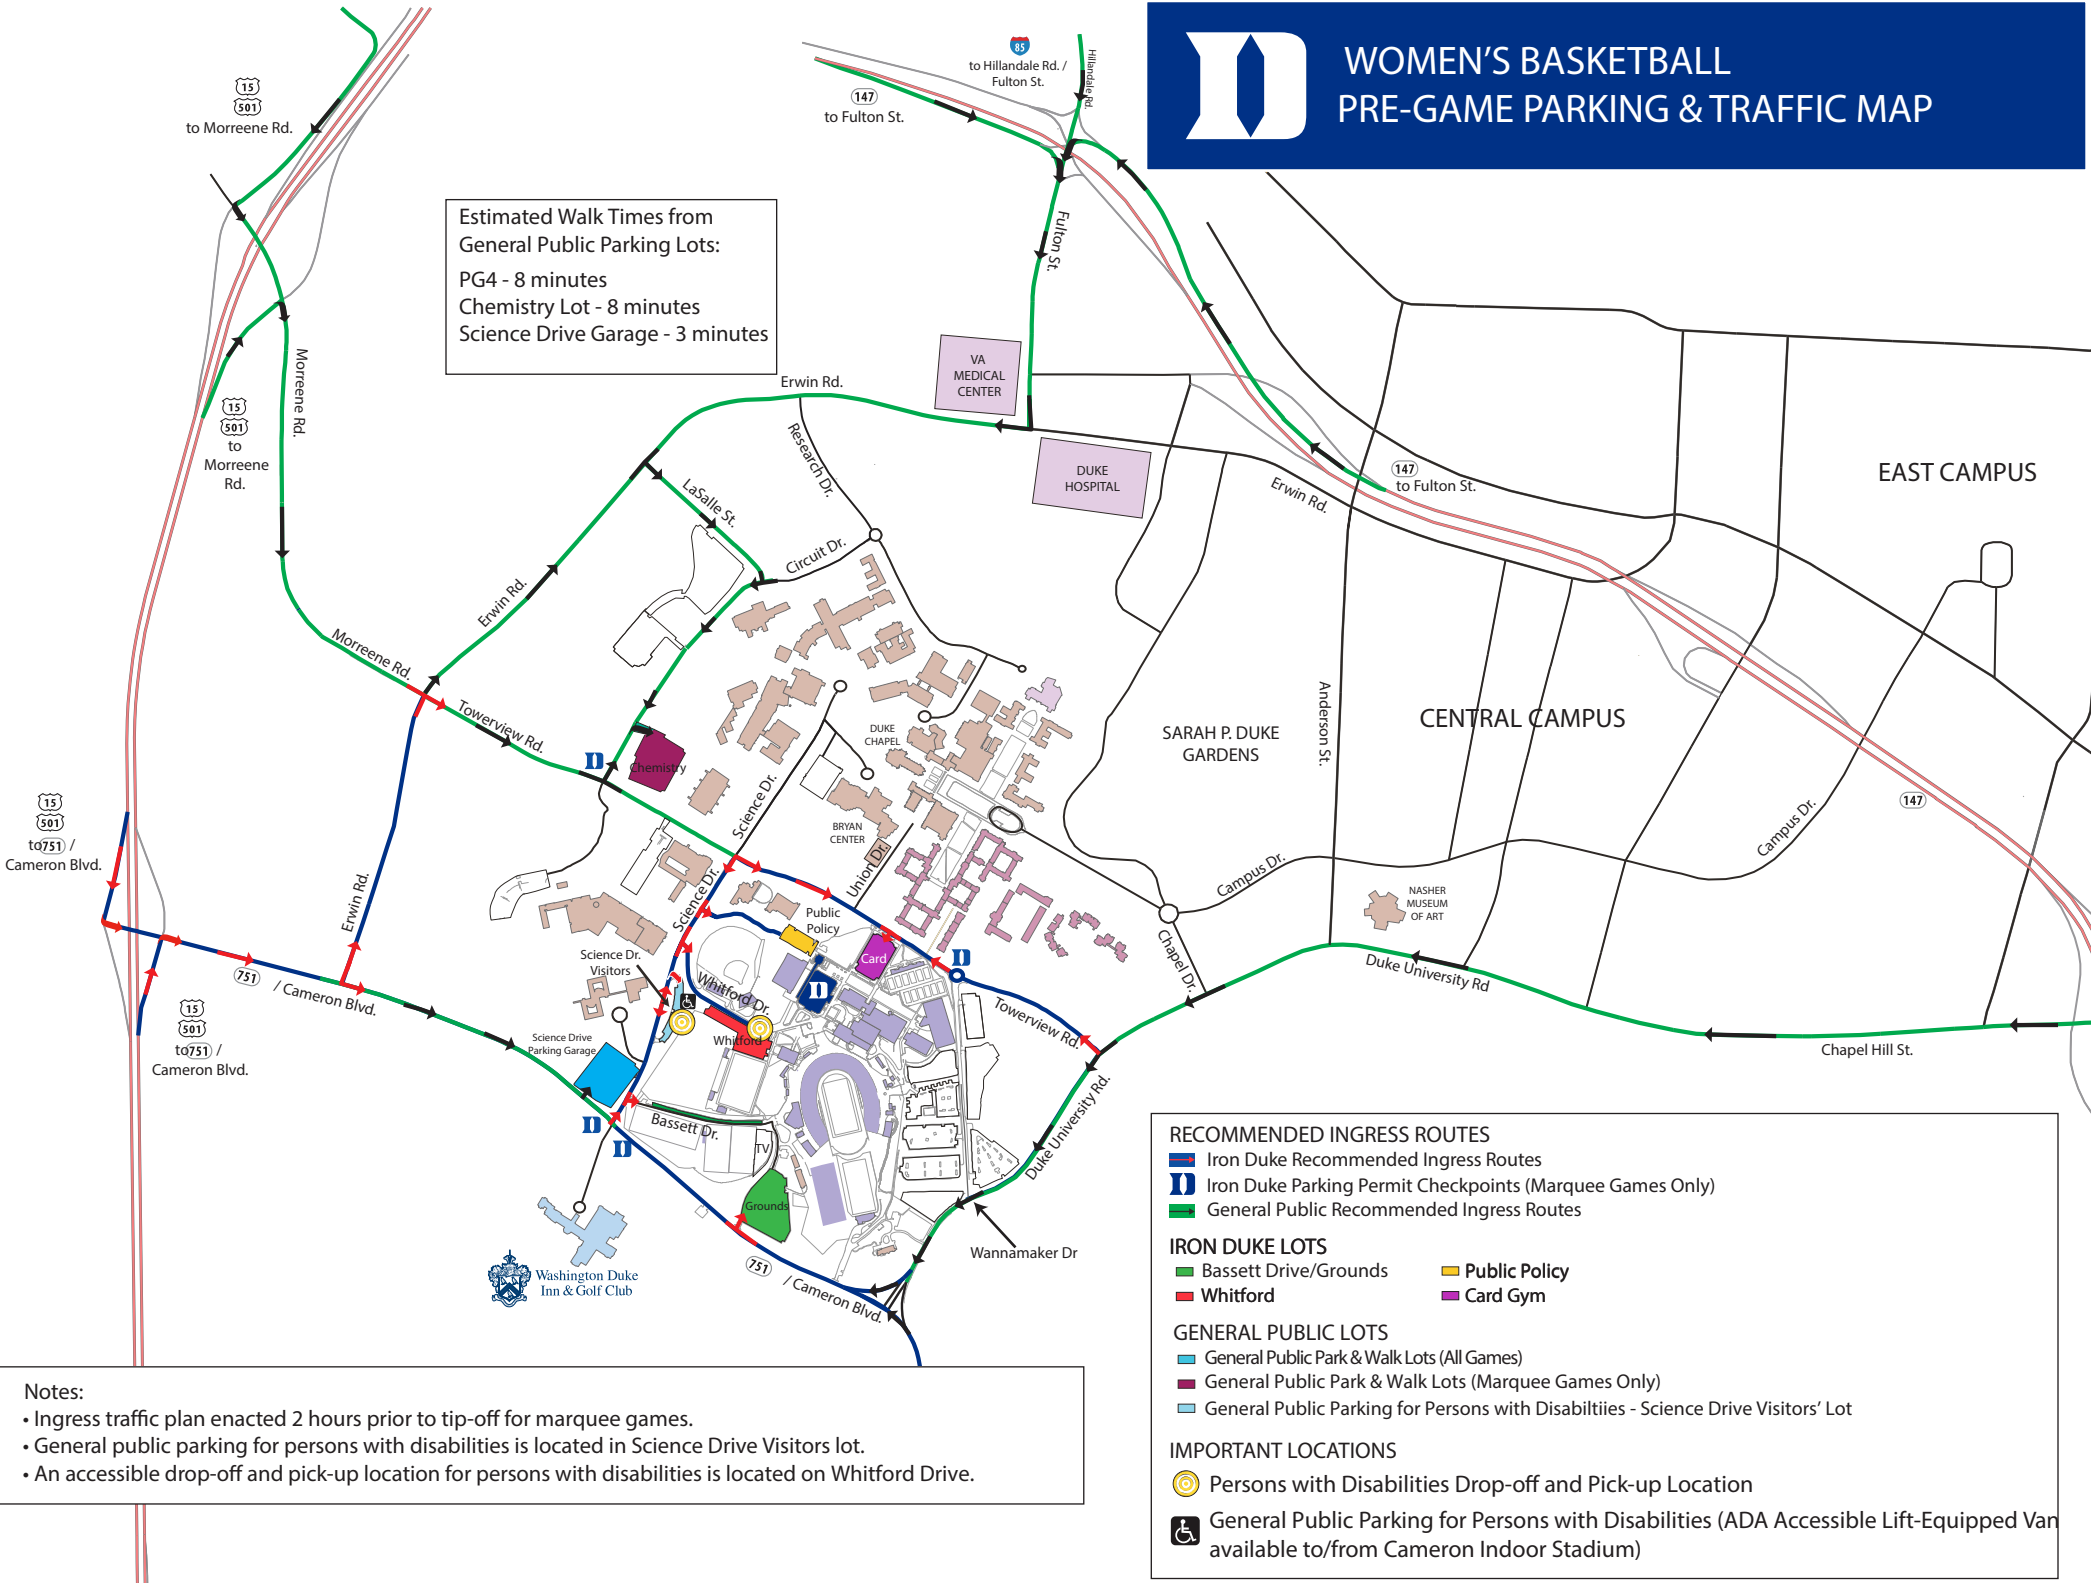

WOMEN'S BASKETBALL PRE-GAME PARKING & TRAFFIC MAP

Estimated Walk Times from
General Public Parking Lots:
PG4 - 8 minutes
Chemistry Lot - 8 minutes
Science Drive Garage - 3 minutes

- RECOMMENDED INGRESS ROUTES**
- Iron Duke Recommended Ingress Routes
 - Iron Duke Parking Permit Checkpoints (Marquee Games Only)
 - General Public Recommended Ingress Routes
- IRON DUKE LOTS**
- Bassett Drive/Grounds
 - Whitford
 - Public Policy
 - Card Gym
- GENERAL PUBLIC LOTS**
- General Public Park & Walk Lots (All Games)
 - General Public Park & Walk Lots (Marquee Games Only)
 - General Public Parking for Persons with Disabilities - Science Drive Visitors' Lot
- IMPORTANT LOCATIONS**
- Persons with Disabilities Drop-off and Pick-up Location
 - General Public Parking for Persons with Disabilities (ADA Accessible Lift-Equipped Van available to/from Cameron Indoor Stadium)

Notes:

- Ingress traffic plan enacted 2 hours prior to tip-off for marquee games.
- General public parking for persons with disabilities is located in Science Drive Visitors lot.
- An accessible drop-off and pick-up location for persons with disabilities is located on Whitford Drive.